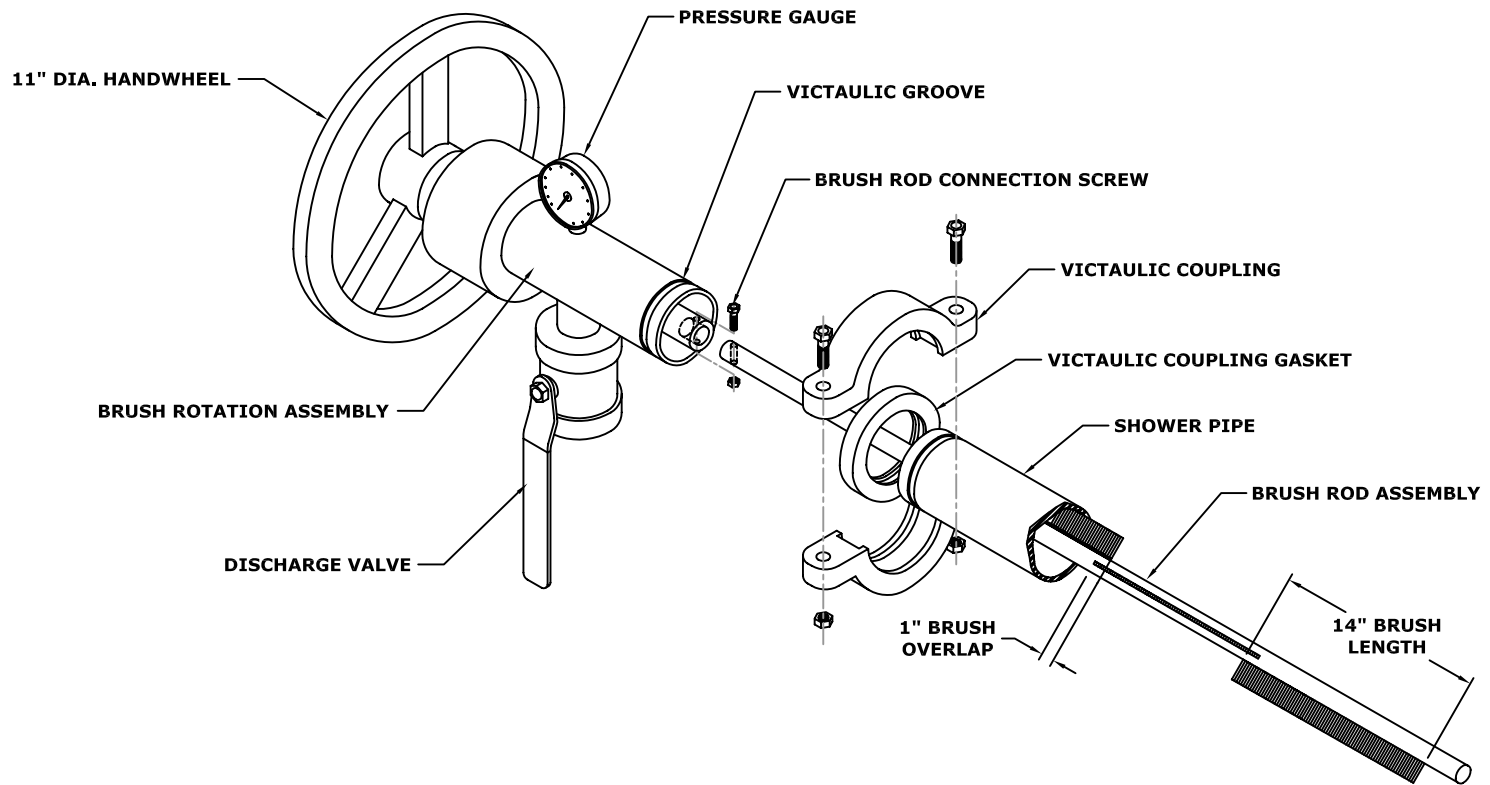

RATCHET CONNECTION OPTION

DO NOT SCALE

DRAWN DFR	DATE 10/17/05	THIS DRAWING IS THE PROPERTY OF CVN SYSTEMS, GREENEVILLE, TN USA 37745, AND CONTAINS PROPRIETARY INFORMATION. WRITTEN PERMISSION TO USE OR DISCLOSE ANY INFORMATION HEREIN MUST BE OBTAINED FROM CVN SYSTEMS.	
CHECKED	DATE		
REVISED DFR	DATE 12/29/05	TITLE MANUAL BRUSH ROTATION AND SHOWER ISOMETRIC ASSEMBLY	
SCALE NTS	REV A		
CAD DWG LOCATION: M:\DRAWINGS\MARKET\2005 PI CAD DWG # PI-48			
1612 INDUSTRIAL RD. GREENEVILLE, TENNESSEE 37745 ENG. DEPT. PH. 423.638.2215 FAX 423.638.8805		DWG No. PI-48	